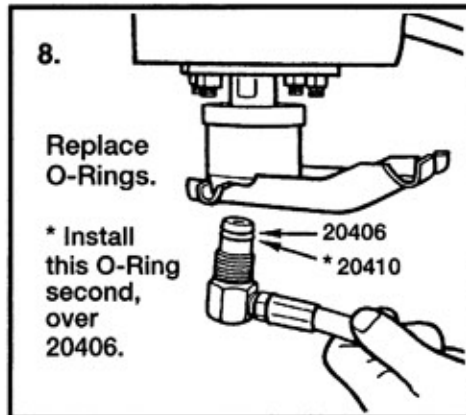

MODEL 206 BOOM MINOR SERVICE INSTRUCTIONS

THE ZIERDEN COMPANY
7355 South 1st Street
Oak Creek, Wisconsin 53154
Phone (414) 764-6630
FAX (414) 764-9763
www.zierden.com