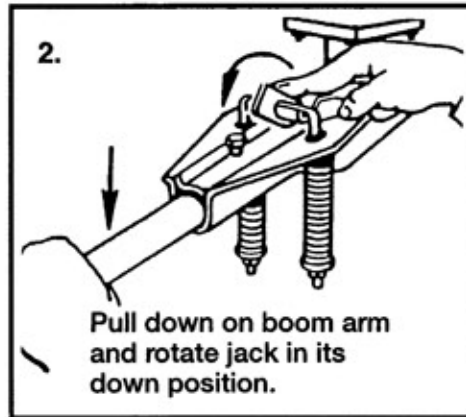

MODEL 206 BOOM MINOR SERVICE INSTRUCTIONS

THE ZIERDEN COMPANY
7355 South 1st Street
Oak Creek, Wisconsin 53154
Phone (414) 764-6630
FAX (414) 764-9763
www.zierden.com