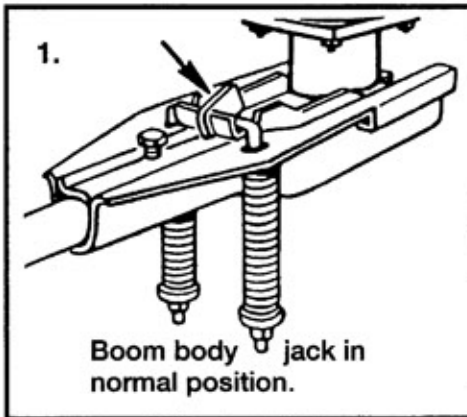

MODEL 206 BOOM MINOR SERVICE INSTRUCTIONS

THE ZIERDEN COMPANY
7355 South 1st Street
Oak Creek, Wisconsin 53154
Phone (414) 764-6630
FAX (414) 764-9763
www.zierden.com