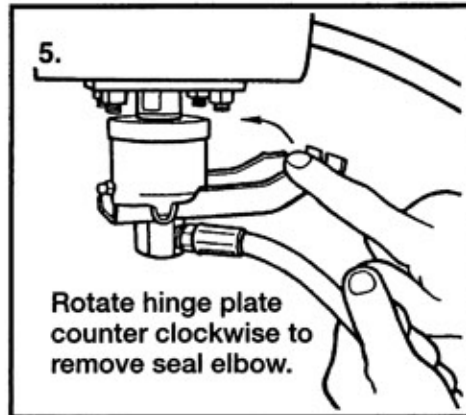

MODEL 206 BOOM MINOR SERVICE INSTRUCTIONS

THE ZIERDEN COMPANY
7355 South 1st Street
Oak Creek, Wisconsin 53154
Phone (414) 764-6630
FAX (414) 764-9763
www.zierden.com