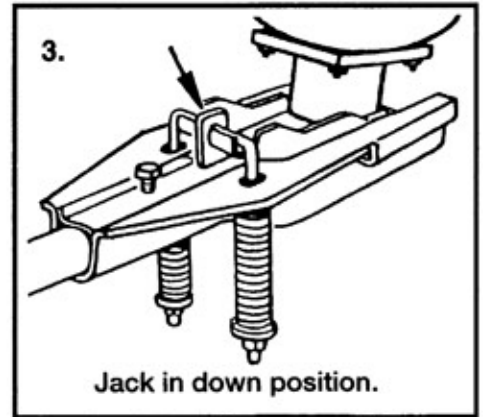

MODEL 206 BOOM MINOR SERVICE INSTRUCTIONS

THE ZIERDEN COMPANY
7355 South 1st Street
Oak Creek, Wisconsin 53154
Phone (414) 764-6630
FAX (414) 764-9763
www.zierden.com