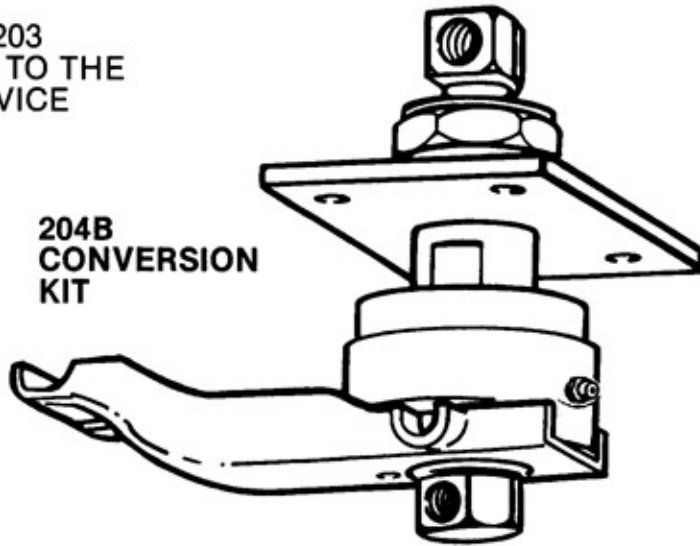

MODEL 203 TO 204 CONVERSION KIT

FOR CONVERTING MODEL 203
SEALED CARTRIDGE BOOM TO THE
NEW MODEL 204 EASY SERVICE
BOOM.

204B
CONVERSION
KIT

DISCARD
OLD MODEL 203
CARTRIDGE,
FLANGE AND
HINGE PLATE
AS SHOWN