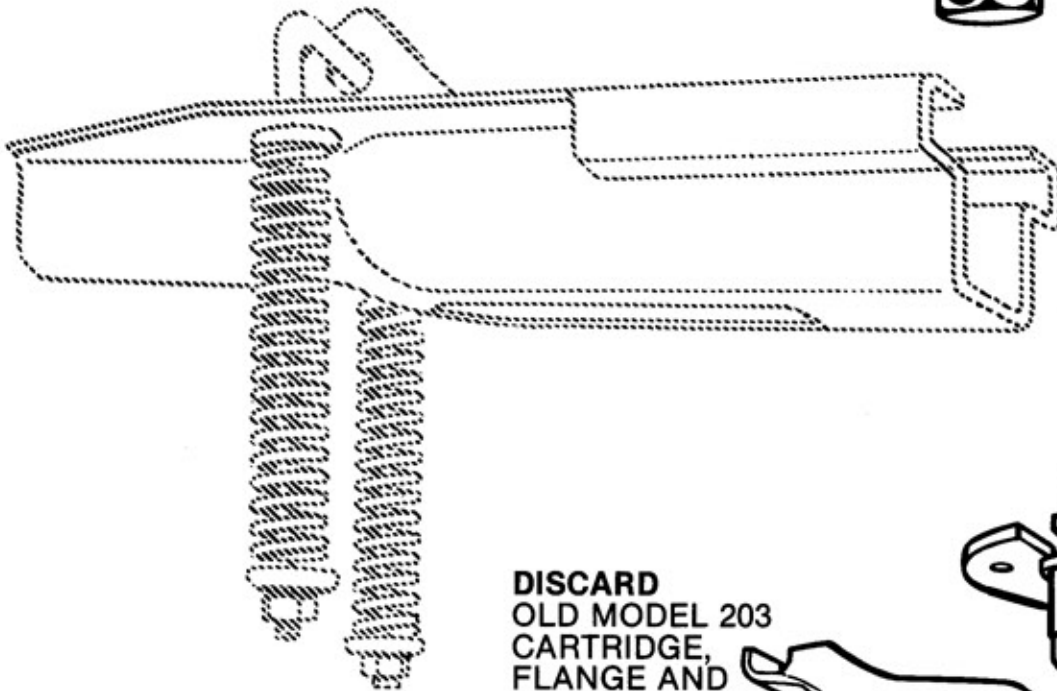

MODEL 203 TO 204 CONVERSION KIT

FOR CONVERTING MODEL 203
SEALED CARTRIDGE BOOM TO THE
NEW MODEL 204 EASY SERVICE
BOOM.

204B
CONVERSION
KIT

DISCARD
OLD MODEL 203
CARTRIDGE,
FLANGE AND
HINGE PLATE
AS SHOWN