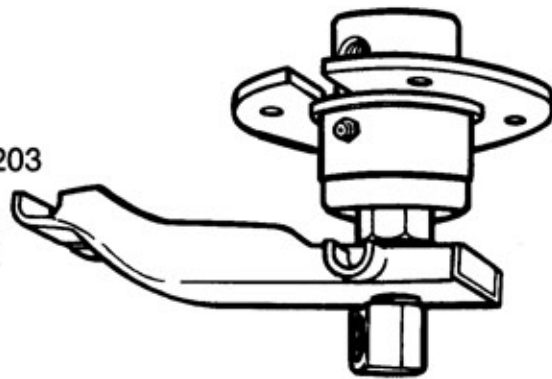

MODEL 203 TO 204 CONVERSION KIT

FOR CONVERTING MODEL 203
SEALED CARTRIDGE BOOM TO THE
NEW MODEL 204 EASY SERVICE
BOOM.

204B
CONVERSION
KIT

DISCARD
OLD MODEL 203
CARTRIDGE,
FLANGE AND
HINGE PLATE
AS SHOWN