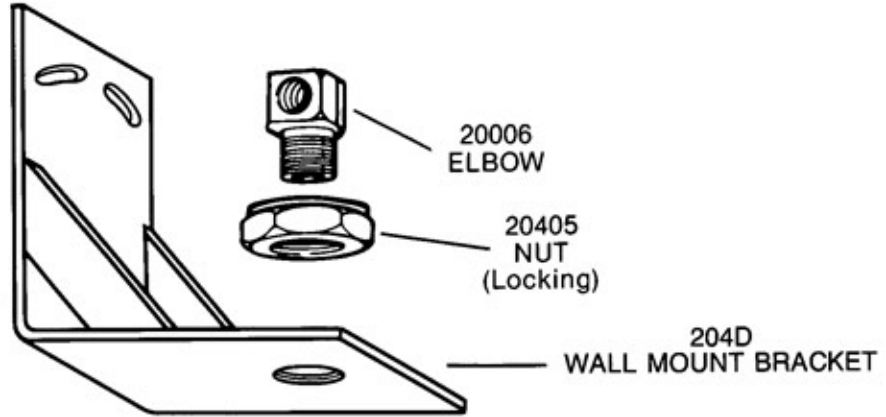

CAR WASH WALL MOUNT ASSEMBLY

MODEL 206 STYLE D

Order by part number.
(3/8" tapping only)

THE ZIERDEN COMPANY

7355 SOUTH 1st STREET • OAK CREEK, WISCONSIN 53154 • PHONE (414) 764-6630 • FAX (414) 764-9763

www.zierden.com