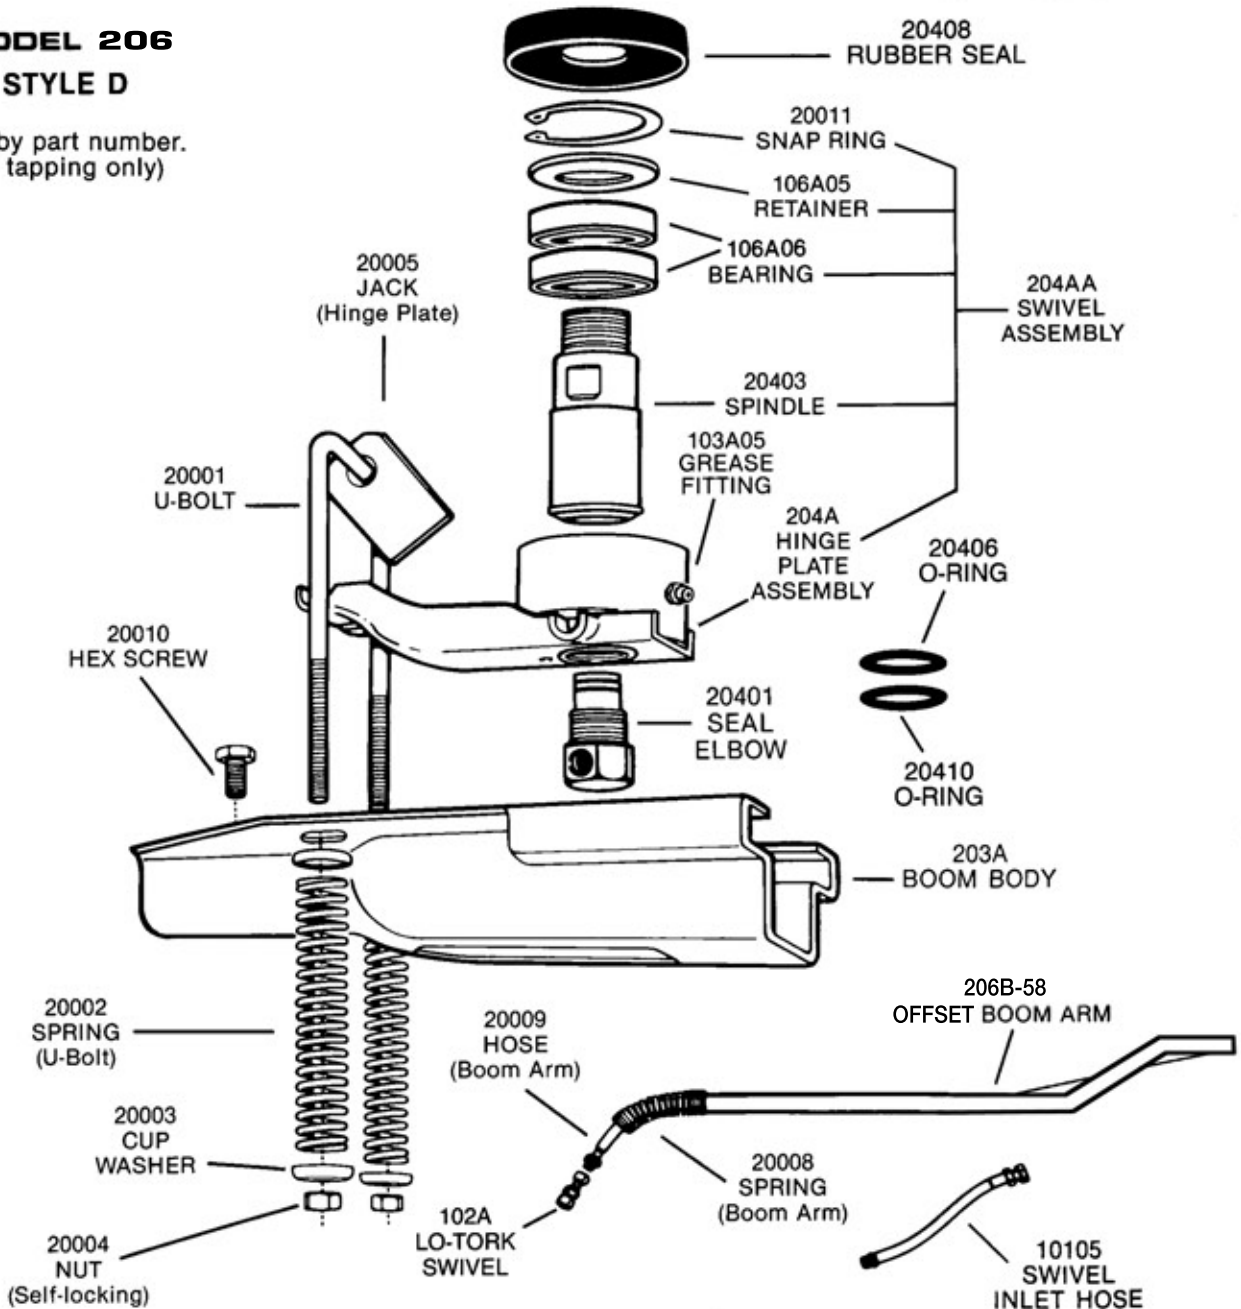

CAR WASH WALL MOUNT ASSEMBLY

MODEL 206 STYLE D

Order by part number.
(3/8" tapping only)

THE ZIERDEN COMPANY

7355 SOUTH 1st STREET • OAK CREEK, WISCONSIN 53154 • PHONE (414) 764-6630 • FAX (414) 764-9763

www.zierden.com