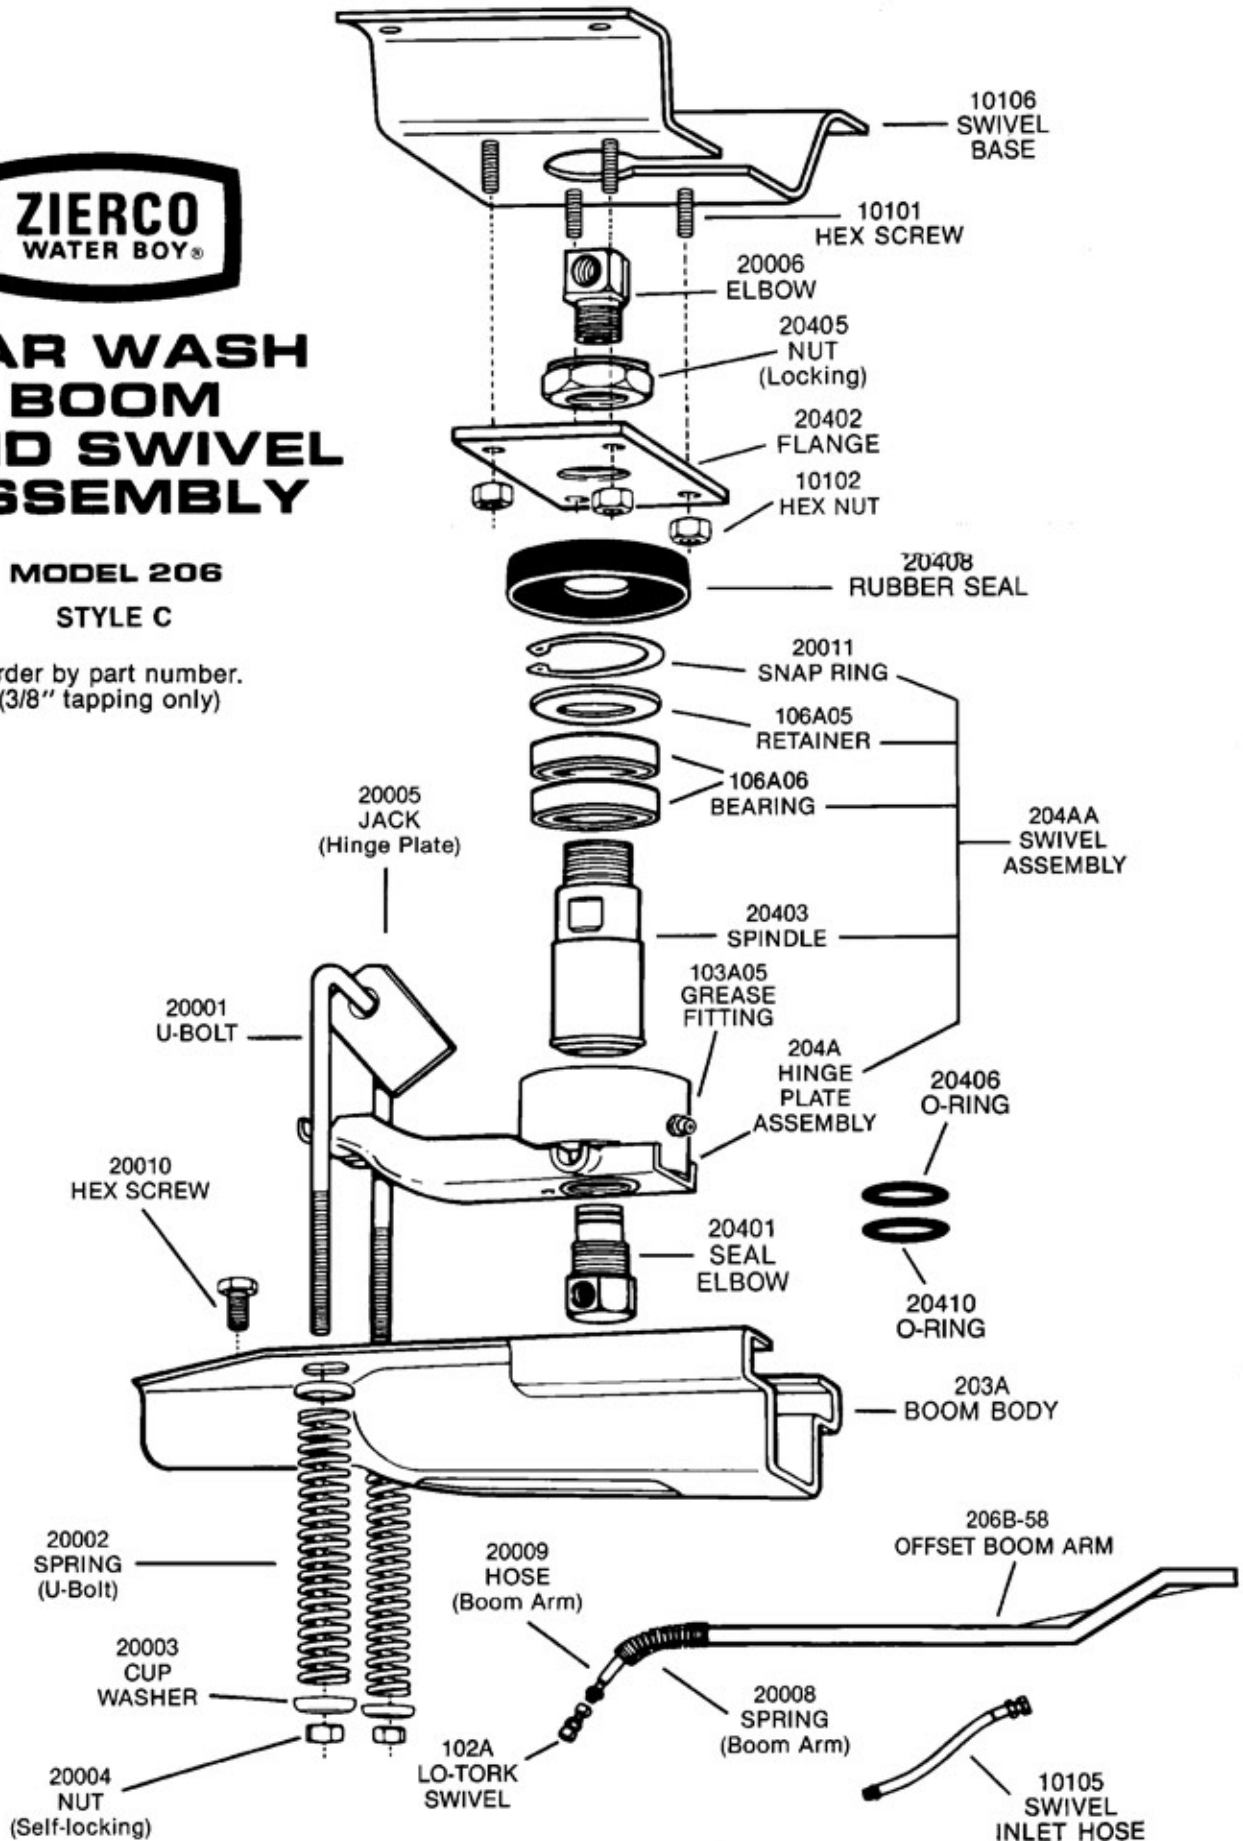

CAR WASH BOOM AND SWIVEL ASSEMBLY

MODEL 206
STYLE C

Order by part number.
(3/8" tapping only)

THE ZIERDEN COMPANY

7355 SOUTH 1st STREET • OAK CREEK, WISCONSIN 53154 • PHONE (414) 764-6630 • FAX (414) 764-9763