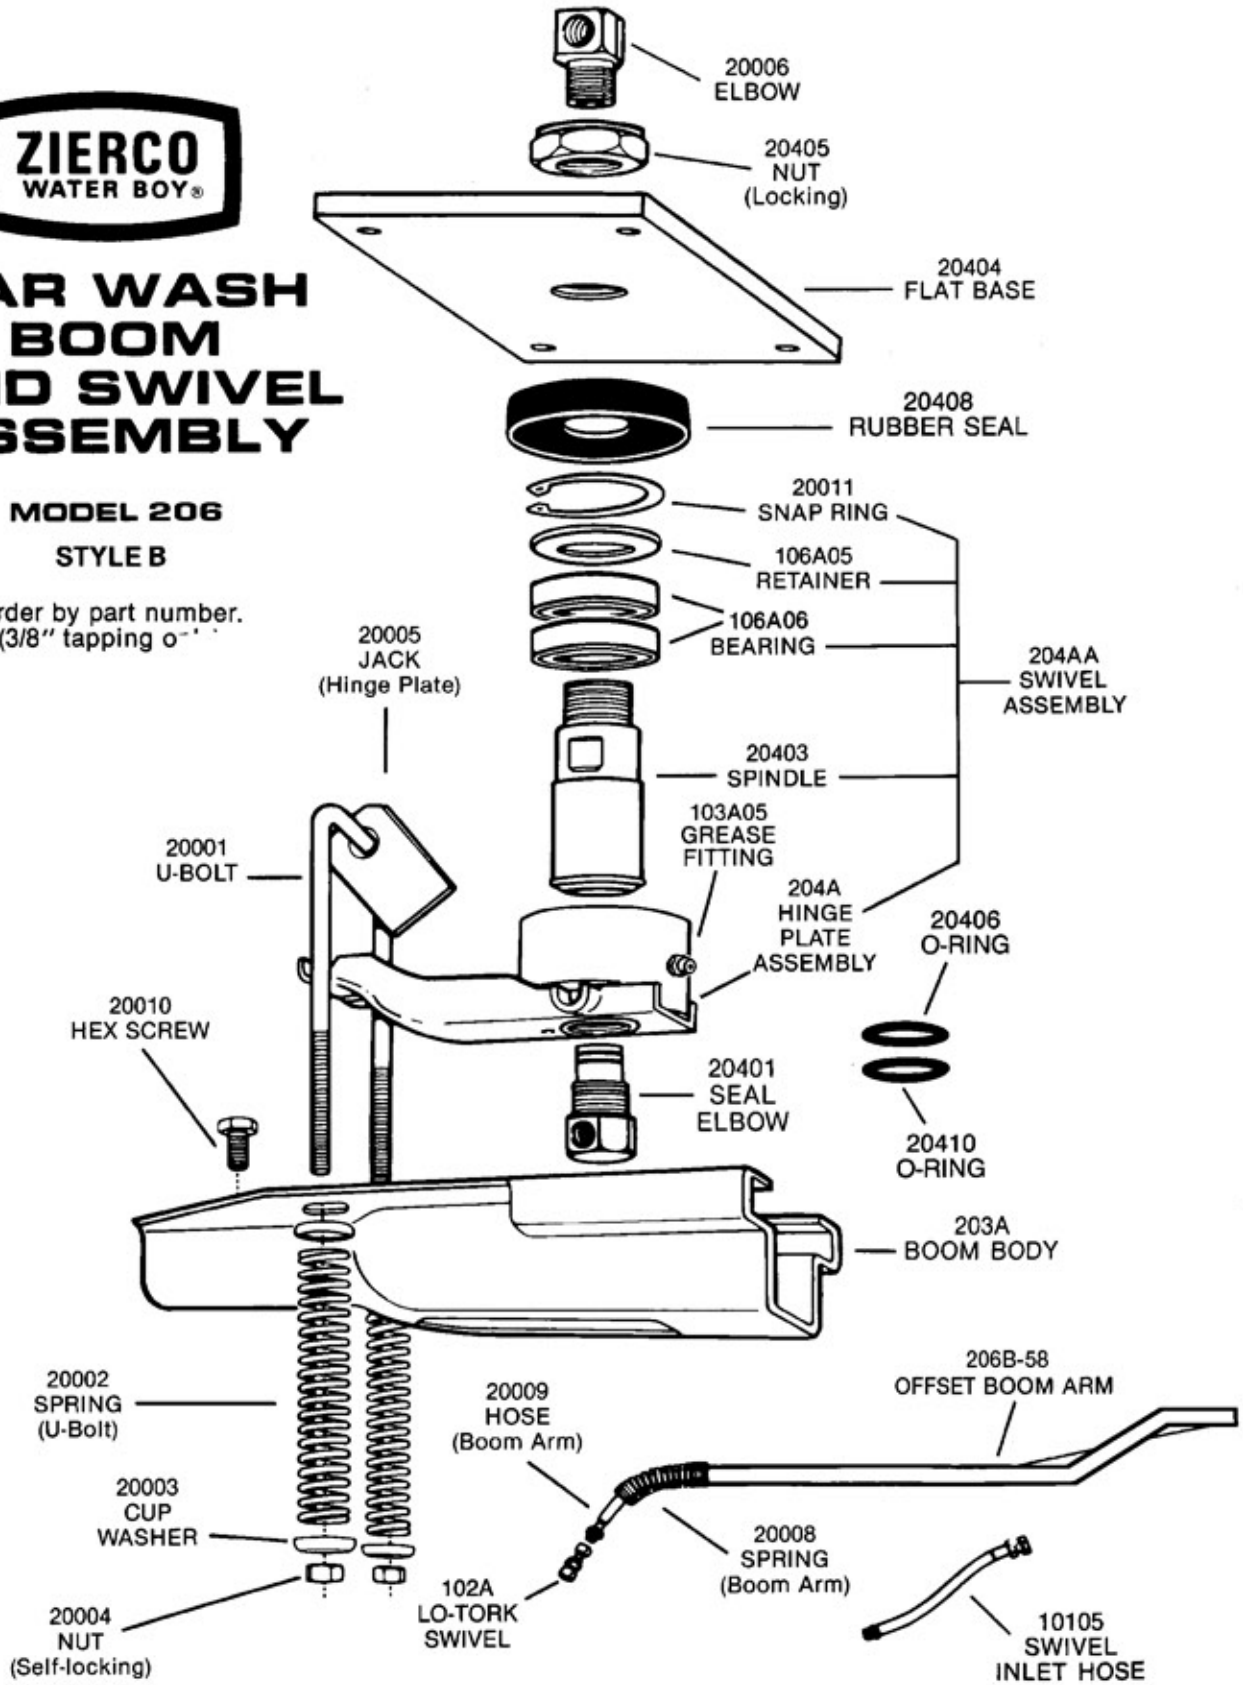

# CAR WASH BOOM AND SWIVEL ASSEMBLY

**MODEL 206  
STYLE B**

Order by part number.  
(3/8" tapping o-)