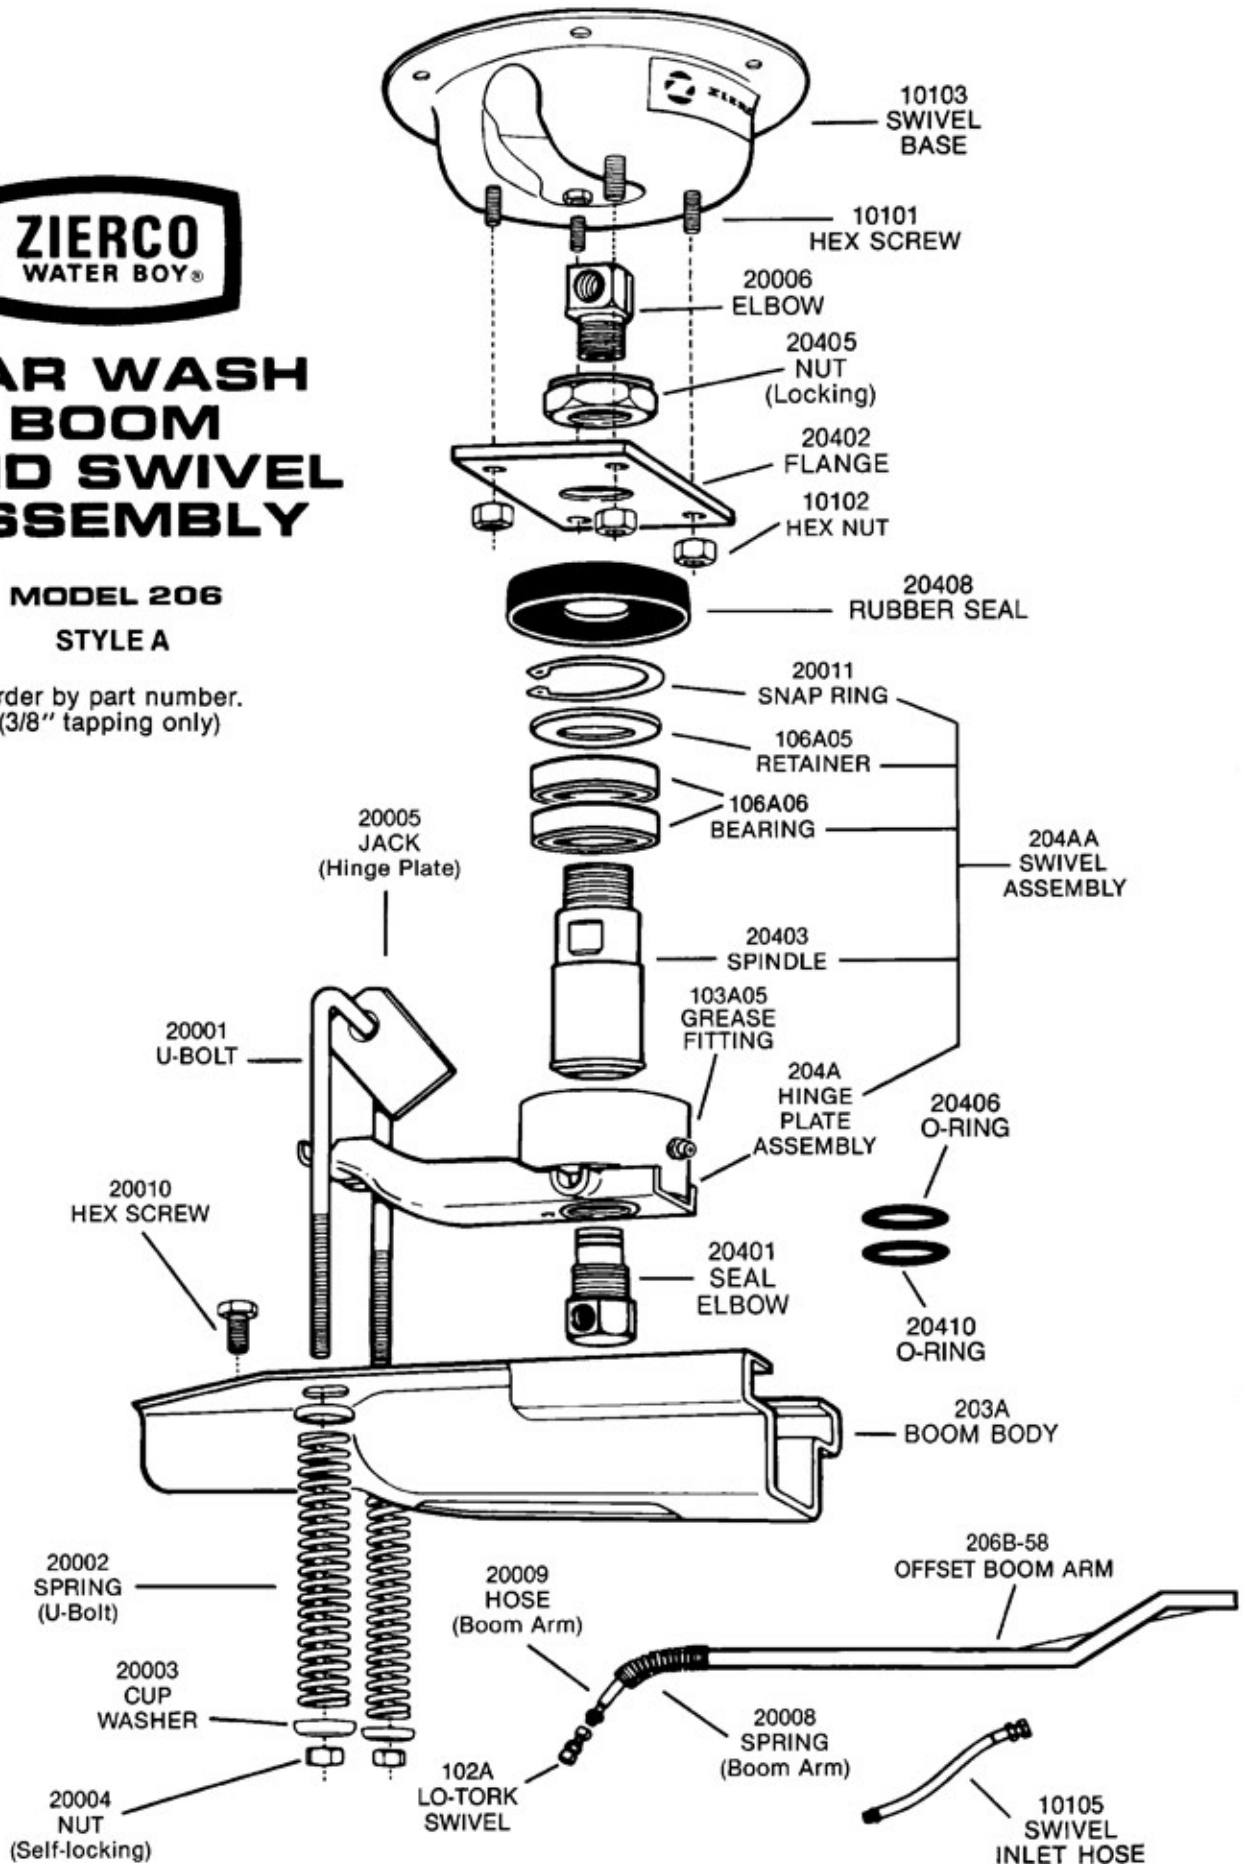

CAR WASH BOOM AND SWIVEL ASSEMBLY

MODEL 206
STYLE A

Order by part number.
(3/8" tapping only)

THE ZIERDEN COMPANY

7355 SOUTH 1st STREET • OAK CREEK, WISCONSIN 53154 • PHONE (414) 764-6630 • FAX (414) 764-9763