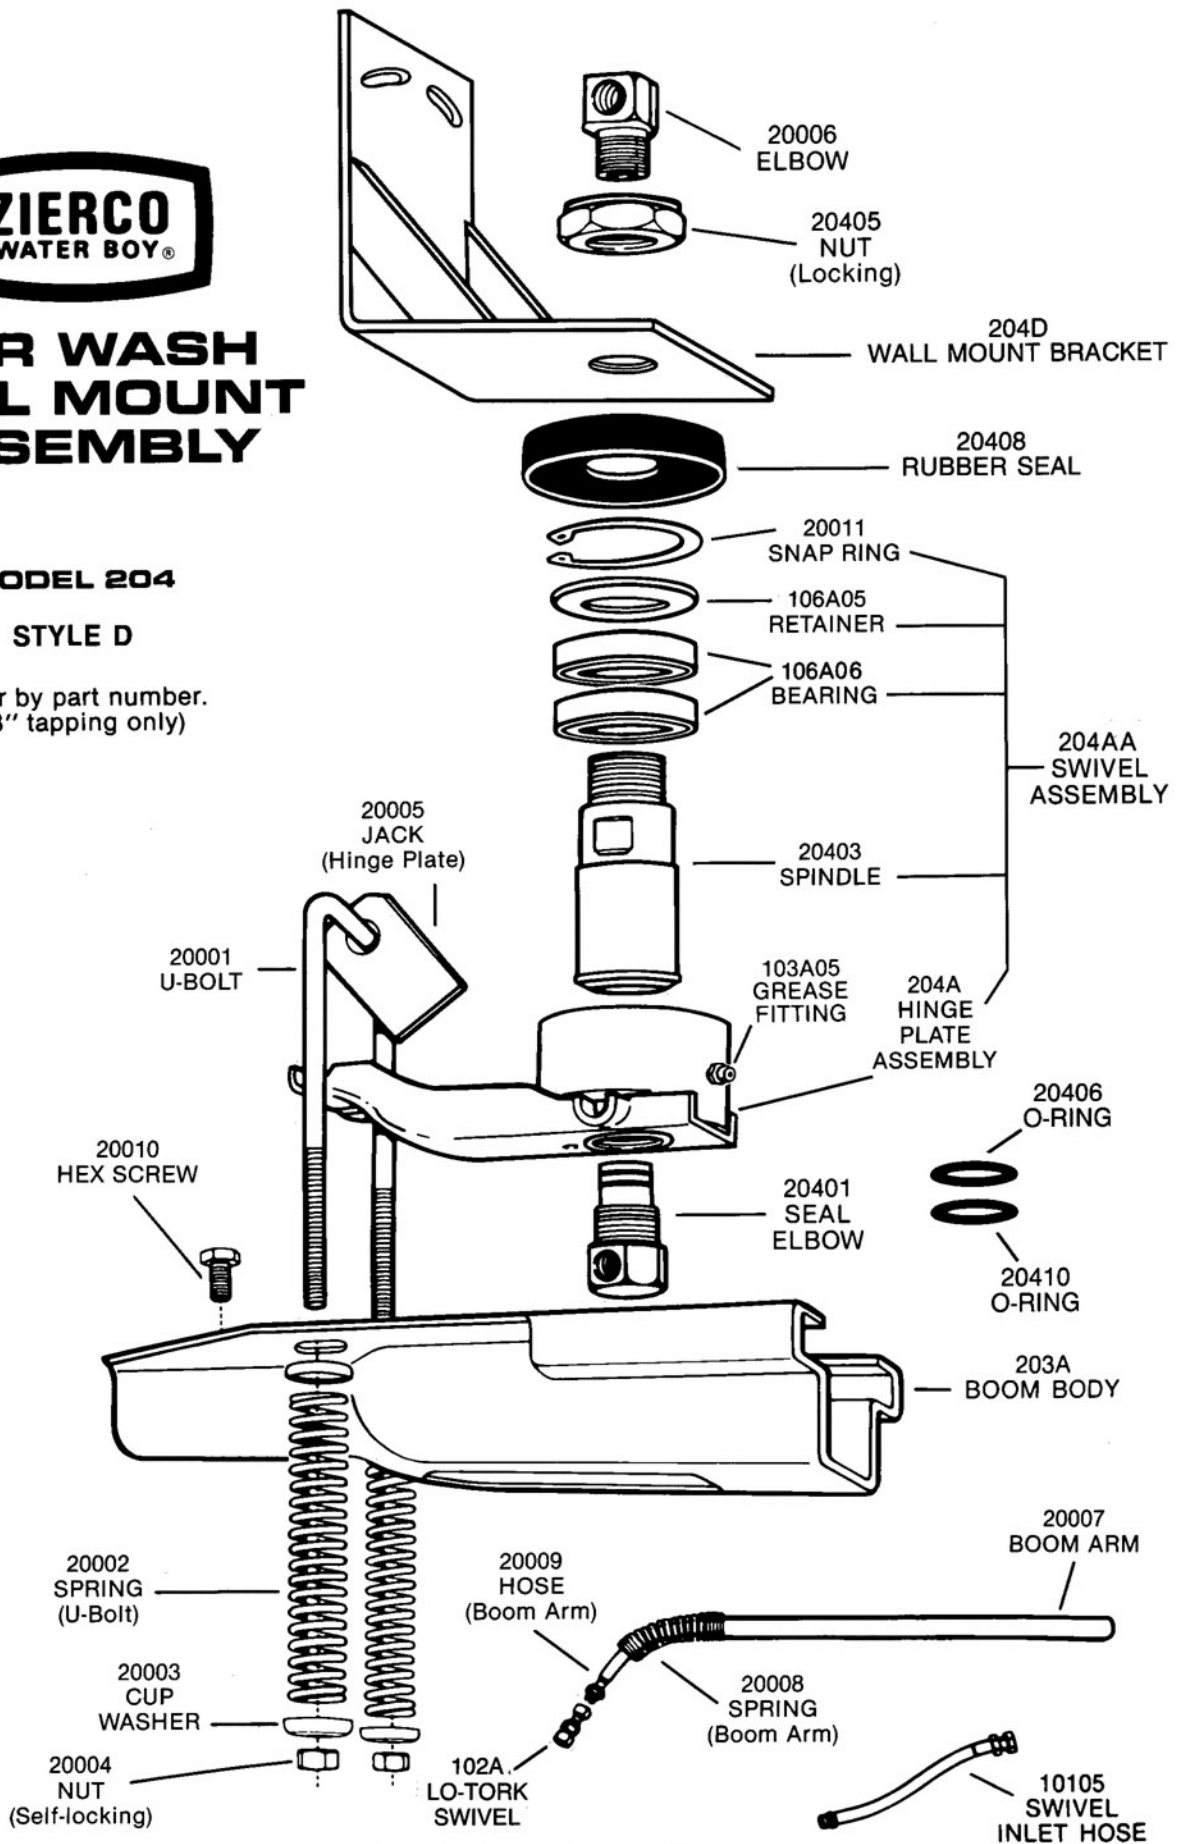

CAR WASH WALL MOUNT ASSEMBLY

MODEL 204

STYLE D

Order by part number.
(3/8" tapping only)

THE ZIERDEN COMPANY

7355 SOUTH 1st STREET • OAK CREEK, WISCONSIN 53154 • PHONE (414) 764-6630 • FAX (414) 764-9763

www.zierden.com

FM-148D