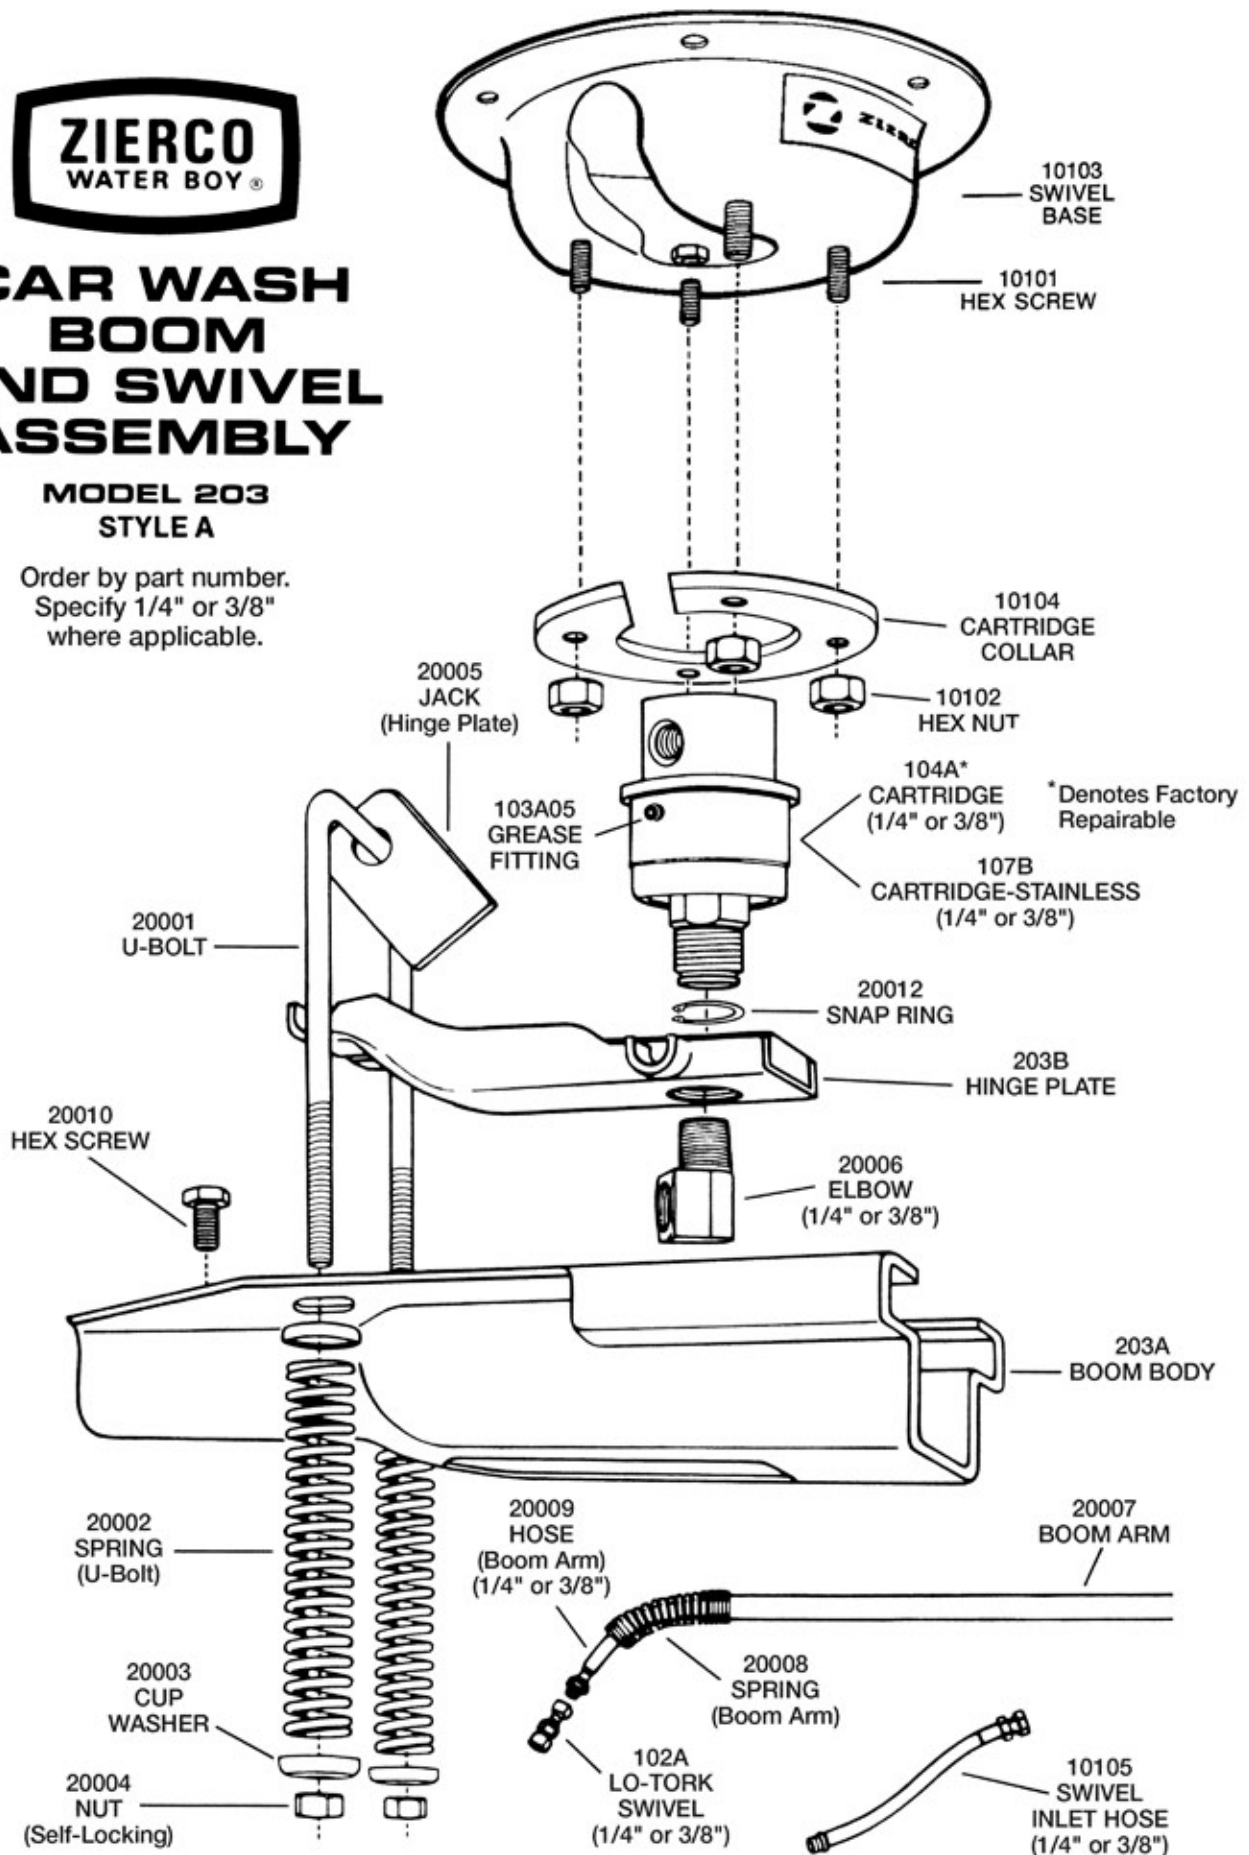

CAR WASH BOOM AND SWIVEL ASSEMBLY

MODEL 203
STYLE A

Order by part number.
Specify 1/4" or 3/8"
where applicable.

THE ZIERDEN COMPANY

7355 SOUTH 1st STREET • OAK CREEK, WISCONSIN 53154 • PHONE (414) 764-6630 • FAX (414) 764-9763
www.zierden.com